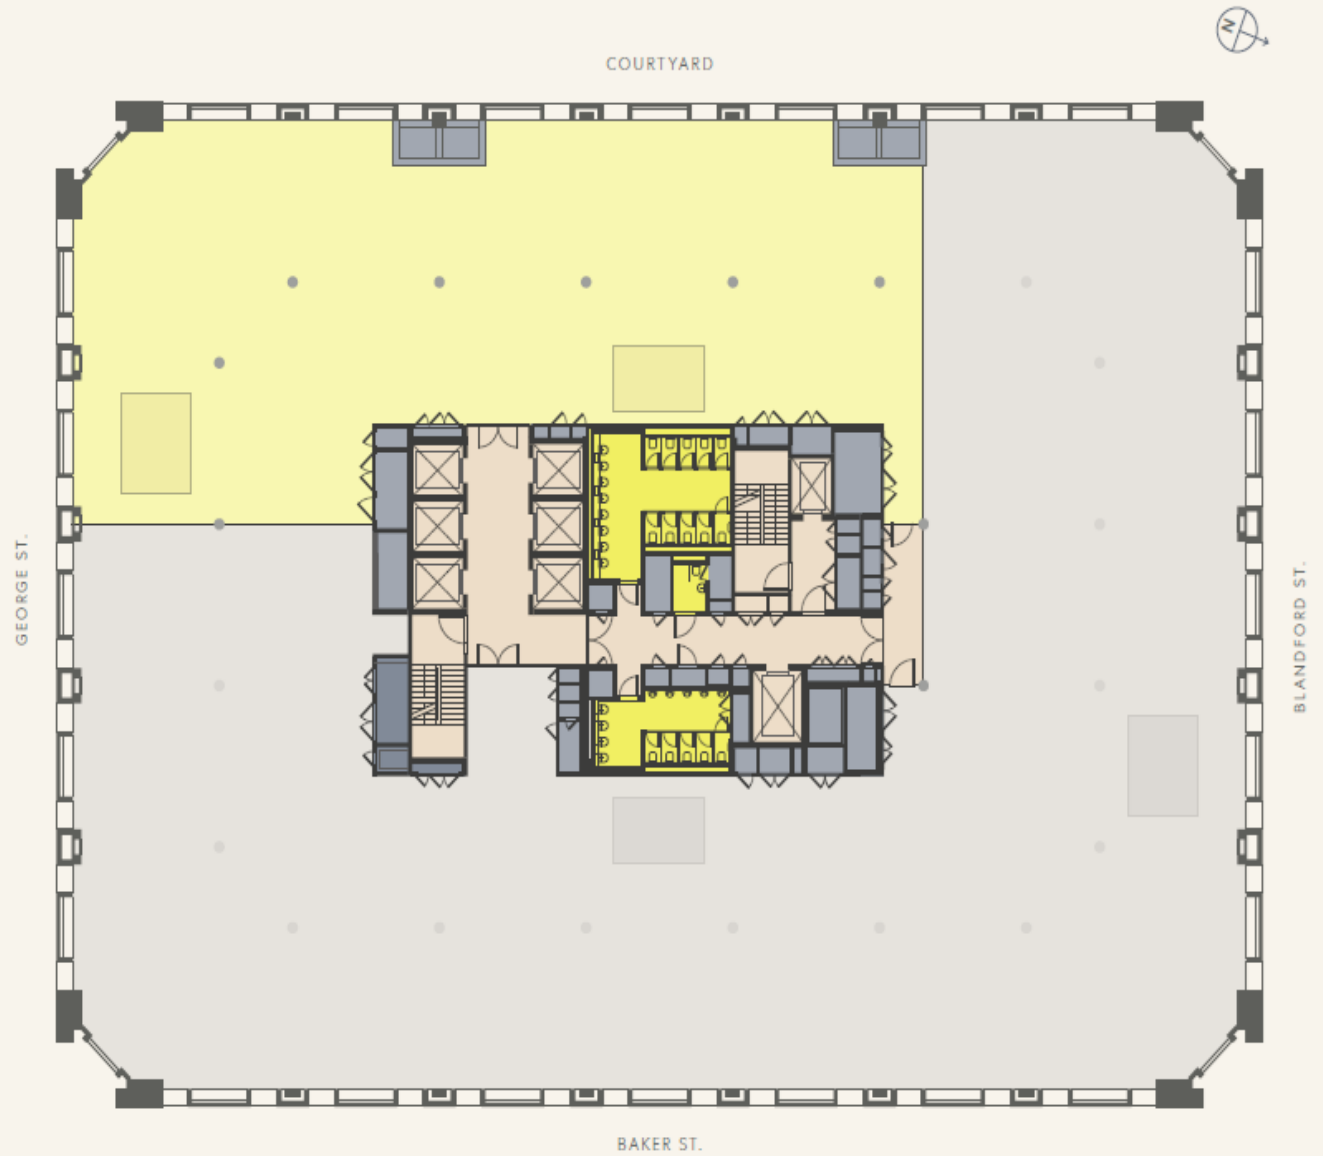

FIRST FLOOR

OFFICES
7,244 SQ FT / 673 SQ M

- Office space
- Common areas (stairs / lifts)
- WCs
- Back of house
- Soft spots